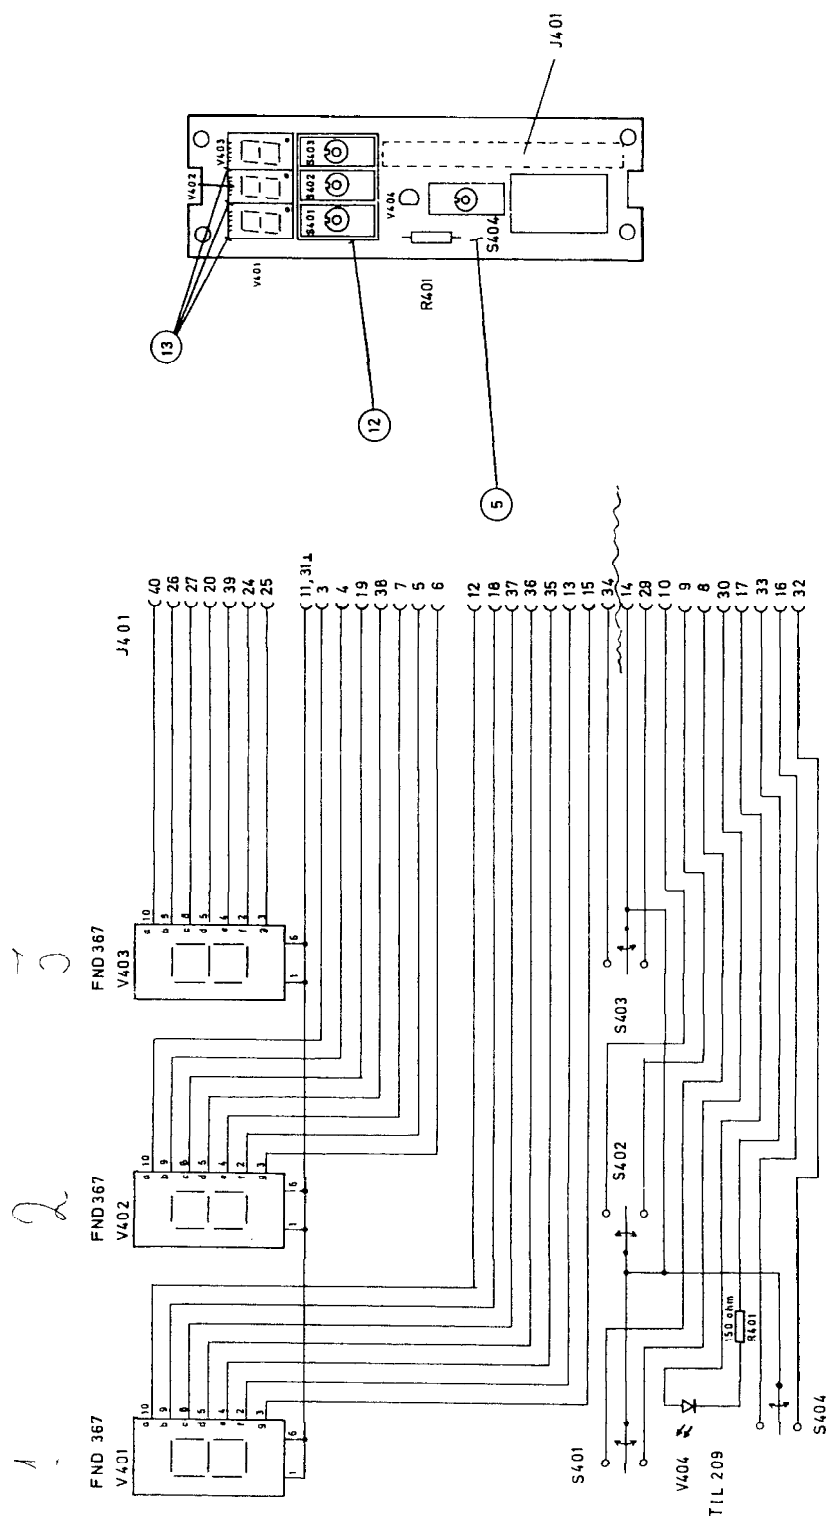

Approved Date 831019 1988	Title B
MF - ENHET K. W. Walker	IF - UNIT
Designer K. W. Walker	Draftsman K. W. Walker

F 955
 UHF base station
 INTERFACE UNIT
 FRONT BOARD
 Circuit diagram
 Components location drawing