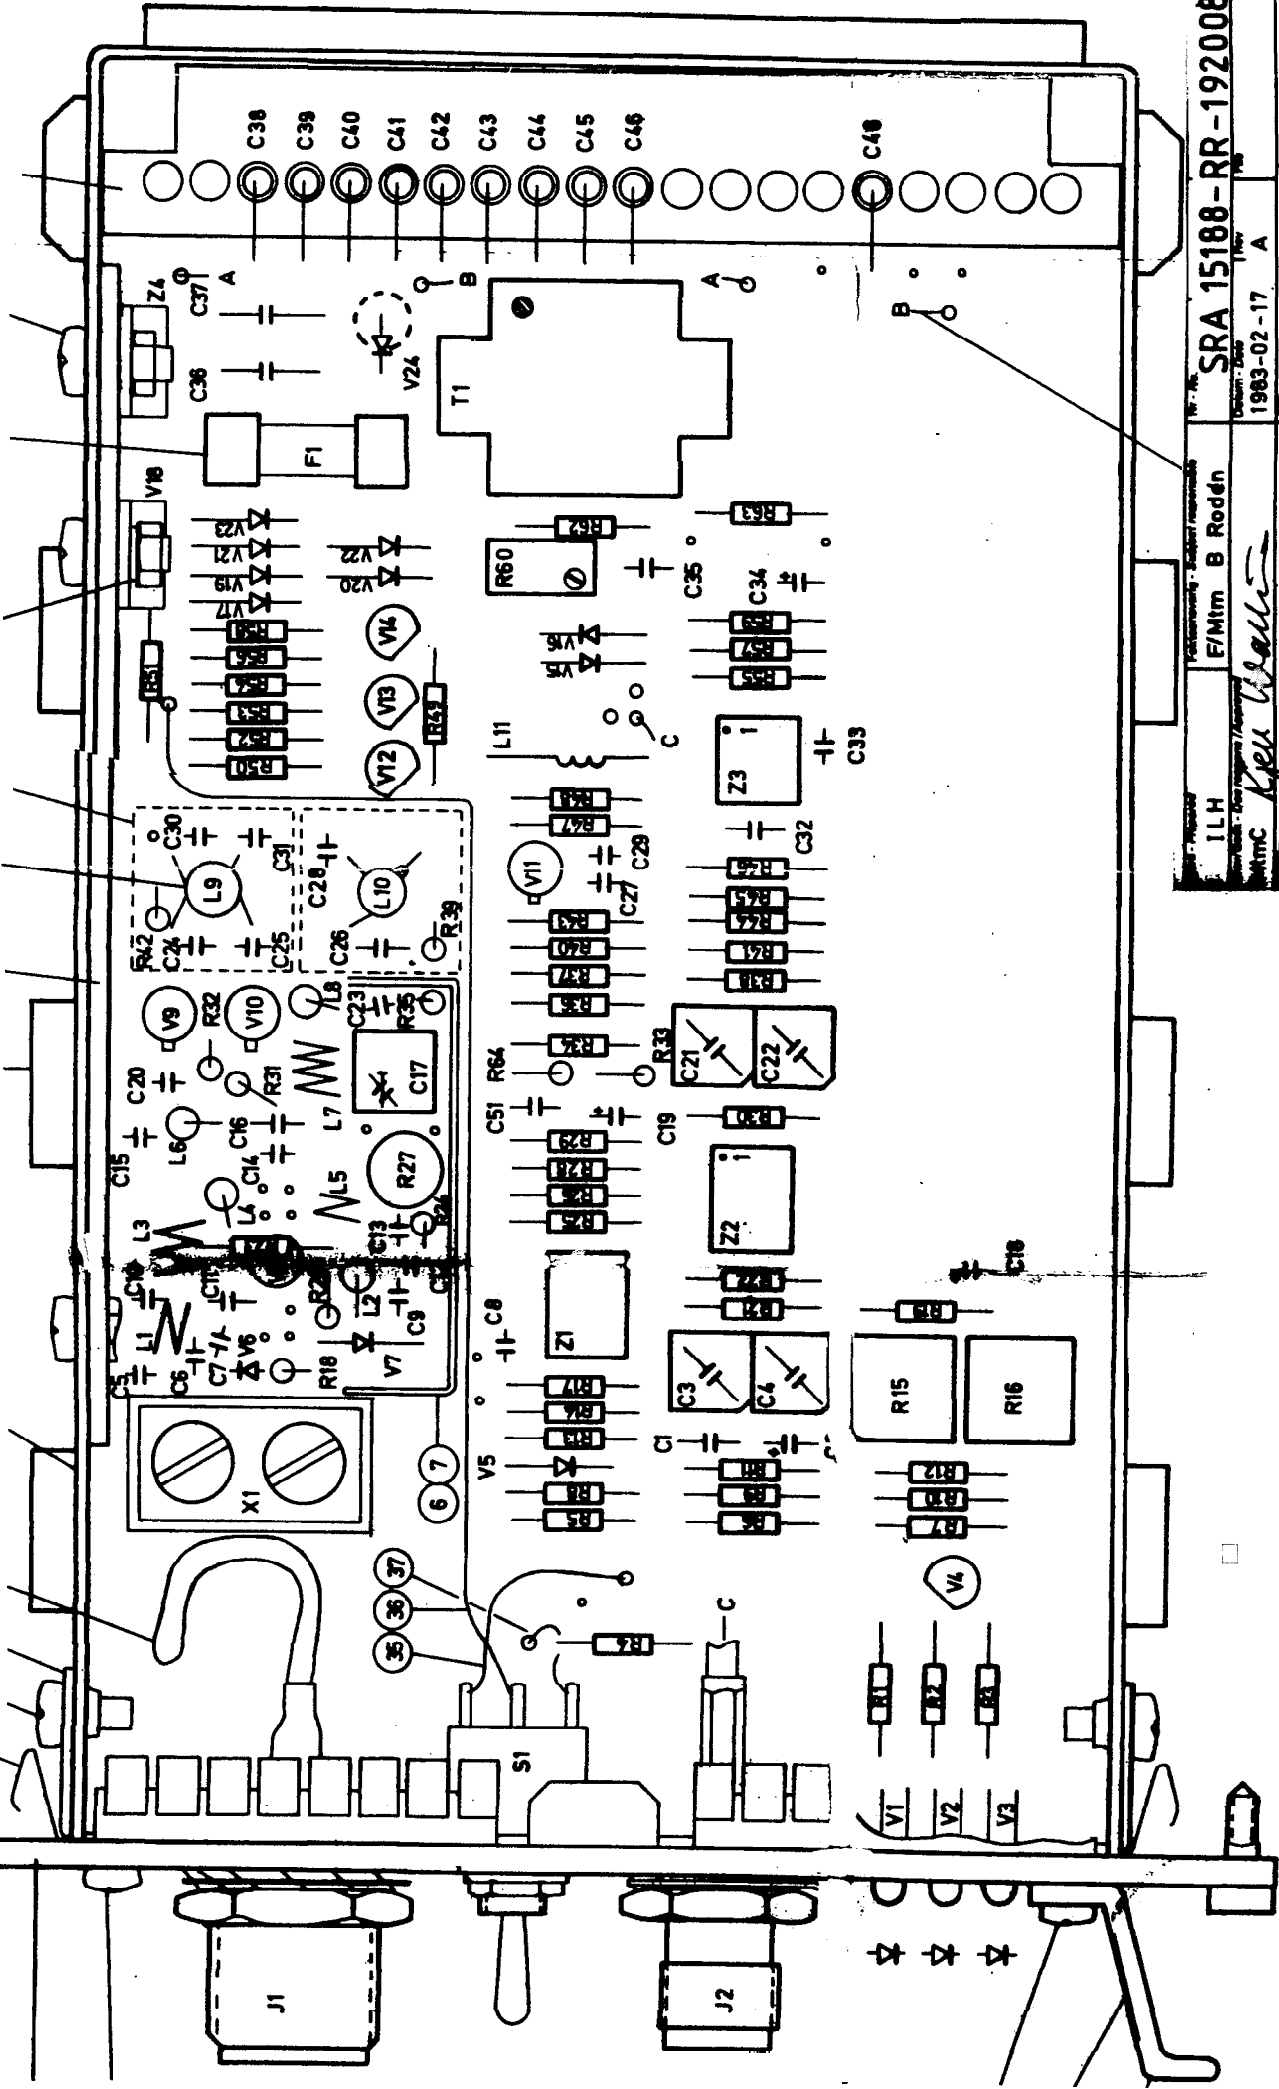

F 955
 UHF base station
 TX UNIT
 Circuit diagram

ERICSSON
 Ericsson Radio Systems

Rev B - 1984-04-04

SRA 1911-RR-192008

74

ILH	F/Mim B Rodén	SRA 15188-RR-192008
MimC	<i>Ken Waller</i>	1983-02-17
SANDARENHET F955	TRANSMITTER UNIT F955	